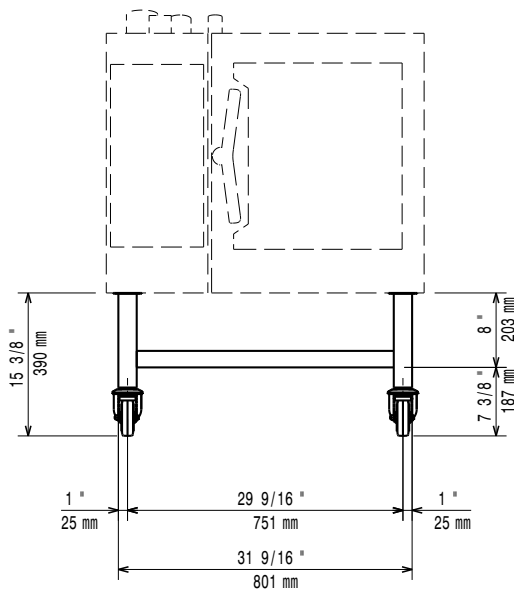

Cooking accessories
Riser on wheels for stacked oven

ITEM # _____

MODEL # _____

NAME # _____

SIS # _____

AIA # _____

922635 (RIWEST611)

Riser on wheels for stacked
2x6 GN 1/1 ovens, height
250mm

922634 (RIWEST621)

Riser on wheels for stacked
2x6 GN 2/1 ovens, height
250mm

Main Features

- Ideal for easy cleaning and to raise bottom oven for easier operations

APPROVAL: _____

Front

Side

Top

Key Information:

External dimensions, Width:

922635 (RIWEST611)	835 mm
922634 (RIWEST621)	1058 mm

External dimensions, Depth:

922635 (RIWEST611)	675 mm
922634 (RIWEST621)	871 mm

External dimensions, Height:

922635 (RIWEST611)	390 mm
--------------------	--------

Net weight:

922635 (RIWEST611)	19 kg
922634 (RIWEST621)	21.3 kg

Shipping weight:

922635 (RIWEST611)	12.22 kg
922634 (RIWEST621)	15.75 kg