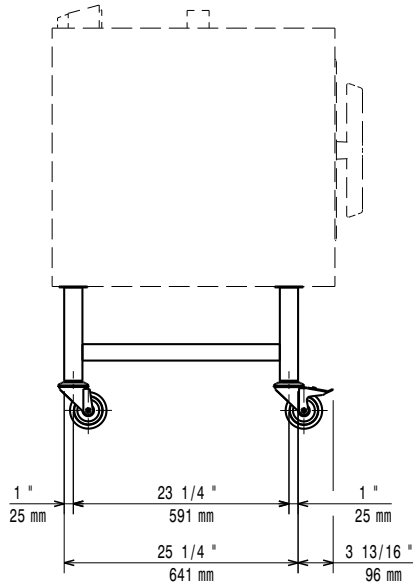

Cooking accessories
Riser on wheels for stacked oven

ITEM # _____

MODEL # _____

NAME # _____

SIS # _____

AIA # _____

922635 (RIWEST611)

Riser on wheels for stacked
2x6 GN 1/1 ovens, height
250mm

922634 (RIWEST621)

Riser on wheels for stacked
2x6 GN 2/1 ovens, height
250mm

Main Features

- Ideal for easy cleaning and to raise bottom oven for easier operations

APPROVAL: _____

Front

Side

Top

Key Information:

External dimensions, Width:

922635 (RIWEST611)	835 mm
922634 (RIWEST621)	1058 mm

External dimensions, Depth:

922635 (RIWEST611)	675 mm
922634 (RIWEST621)	871 mm

External dimensions, Height:

922635 (RIWEST611)	390 mm
--------------------	--------

Net weight:

922635 (RIWEST611)	19 kg
922634 (RIWEST621)	21.3 kg

Shipping weight:

922635 (RIWEST611)	12.22 kg
922634 (RIWEST621)	15.75 kg